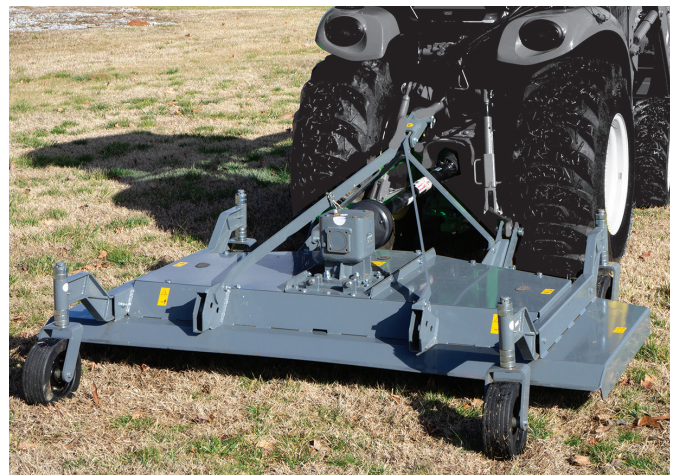

FINISHING MOWER

The Blue Diamond® Finishing Mower suits 20 hp to 50 hp tractors with a Category 1 hitch and can be used in front of or behind the tractor. The finishing mower will make your land look sharp with fine and controlled cuts in small to medium grass, thanks to its 3 blades.

FEATURES INCLUDE

- Usable on front or rear of tractor
- Quickly converts tractor to turf maintenance
- 2-year warranty

PART NUMBER	403510	403515	403520	403525
MODEL	4'	5'	6'	7'
OVERALL WIDTH	52"	65"	76"	89"
WORKING WIDTH	48"	60"	72"	84"
TRACTOR HP RANGE	20-25 HP	25-35 HP	35-45 HP	40-50 HP
CUTTING HEIGHT	1"–4"			
3-POINT HITCH TYPE	Category 1			
NUMBER OF BLADES	3			
PTO INPUT SPEED	540 RPM			
DECK THICKNESS	7 Gauge			
PTO SHAFT TYPE	Series 4			
WEIGHT W/OUT PTO	450 lbs	499 lbs	554 lbs	662 lbs
BELTS	2			
FRONT ROLLER	Standard			