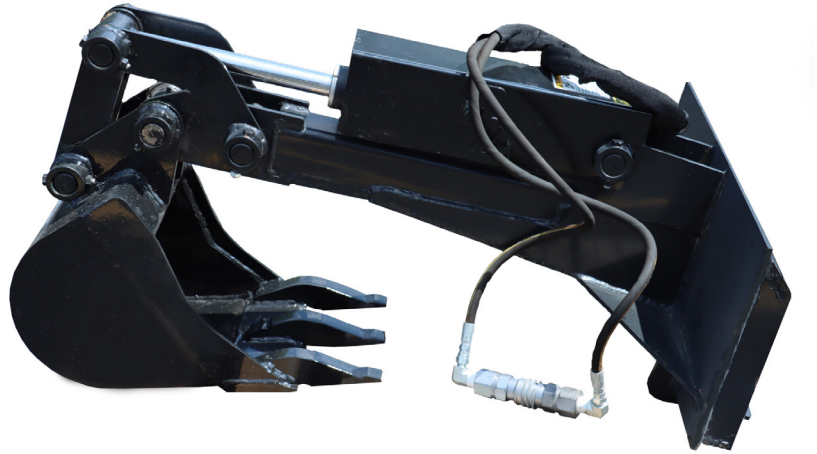

MINI BACKHOE

This brutal little backhoe will take a serious beating! Designed for heavy use and engineered to outperform all backhoes in its class.

FEATURES INCLUDE

- 48" long with 12" bucket
- Pivot linkage increases bucket rotation and breakout force

PART NUMBER	MODEL	WEIGHT
130500	42" Long Mini Hyd, Backhoe Only, Requires Bucket	106 lbs
130505	48" Long Mini Hyd, Backhoe Only, Requires Bucket	113 lbs
130509	8" Mini Backhoe Bucket	31 lbs
130512	10" Mini Backhoe Bucket	35 lbs
130515	12" Mini Backhoe Bucket	39 lbs